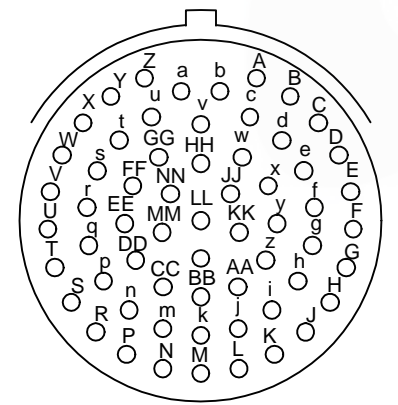

REVISIONS				
ZONE	REV	DESCRIPTION	DATE	APPROVED

24-61S
FEMALE CONNECTOR

22-55S
FEMALE CONNECTOR

22-55P
MALE CONNECTOR

SEIS TECH www.seis-tech.com			
	24C-KCL-3 SPLIT CABLES		

CHECKED BY: Steve.L	FILE NAME:	DWG NO: 20200304-24C-01	REV. V1
DRAWN BY: XH.S	DATE: 2020-03-04	ENC# NONE	SHEET 1 OF 2