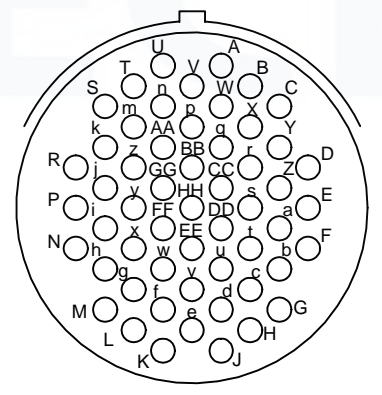

REVISIONS				
ZONE	REV	DESCRIPTION	DATE	APPROVED

24-61S
FEMALE CONNECTOR

22-55S
FEMALE CONNECTOR

22-55P
MALE CONNECTOR

SEIS TECH www.seis-tech.com			
	24C-KCL-3 SPLIT CABLES		

CHECKED BY: Steve.L	FILE NAME:	DWG NO: 20200304-24C-01	REV. V1
DRAWN BY: XH.S	DATE: 2020-03-04	ENC# NONE	SHEET 1 OF 2