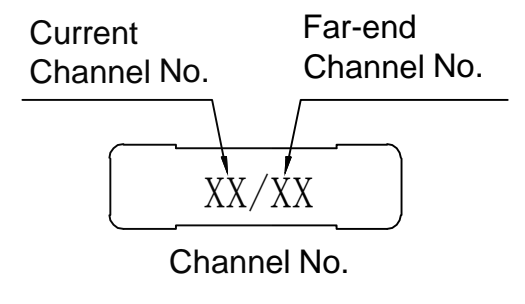

REVISIONS				
ZONE	REV	DESCRIPTION	DATE	APPROVED

24-61S
FEMALE CONNECTOR

22-55S
FEMALE CONNECTOR

22-55P
MALE CONNECTOR

SEIS TECH www.seis-tech.com			
	24C-KCL-3 SPLIT CABLES		

CHECKED BY: Steve.L	FILE NAME:	DWG NO: 20200304-24C-01	REV. V1
DRAWN BY: XH.S	DATE: 2020-03-04	ENC# NONE	SHEET 1 OF 2