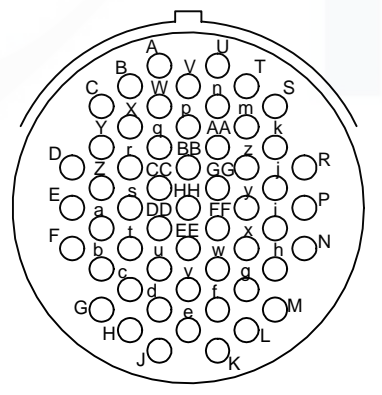

REVISIONS				
ZONE	REV	DESCRIPTION	DATE	APPROVED

24-61S
FEMALE CONNECTOR

22-55S
FEMALE CONNECTOR

22-55P
MALE CONNECTOR

SEIS TECH www.seis-tech.com			
	24C-KCL-3 SPLIT CABLES		

CHECKED BY: Steve.L	FILE NAME:	DWG NO: 20200304-24C-01	REV. V1
DRAWN BY: XH.S	DATE: 2020-03-04	ENC# NONE	SHEET 1 OF 2