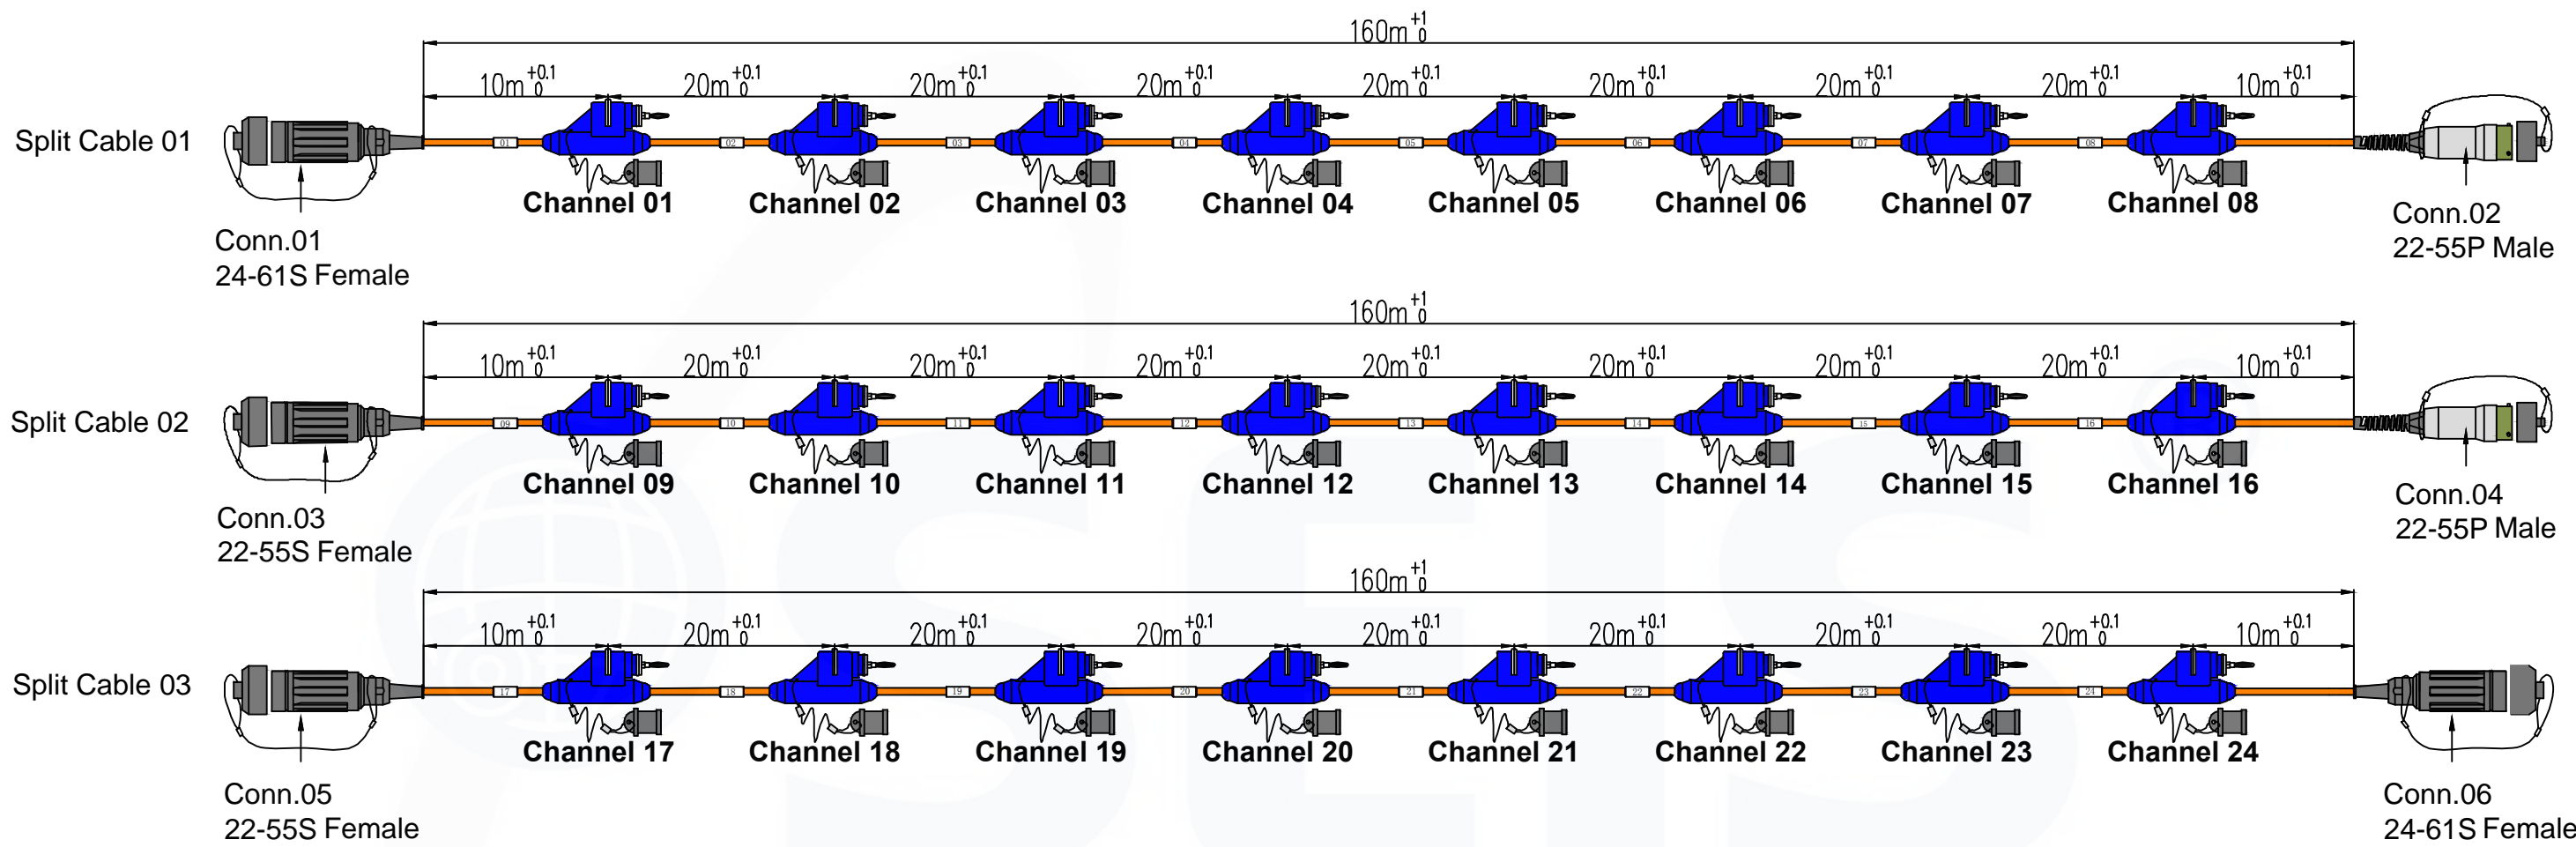

REVISIONS				
ZONE	REV	DESCRIPTION	DATE	APPROVED

24-61S
FEMALE CONNECTOR

22-55S
FEMALE CONNECTOR

22-55P
MALE CONNECTOR

SEIS TECH www.seis-tech.com			
	24C-KCL-3 SPLIT CABLES		

CHECKED BY: Steve.L	FILE NAME:	DWG NO: 20200304-24C-01	REV. V1
DRAWN BY: XH.S	DATE: 2020-03-04	ENC# NONE	SHEET 1 OF 2