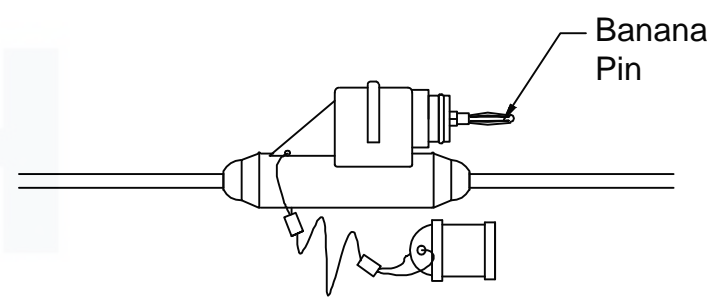

REVISIONS				
ZONE	REV	DESCRIPTION	DATE	APPROVED

24-61S
FEMALE CONNECTOR

22-55S
FEMALE CONNECTOR

22-55P
MALE CONNECTOR

SEIS TECH www.seis-tech.com			
	24C-KCL-3 SPLIT CABLES		

CHECKED BY: Steve.L	FILE NAME:	DWG NO: 20200304-24C-01	REV. V1
DRAWN BY: XH.S	DATE: 2020-03-04	ENC# NONE	SHEET 1 OF 2