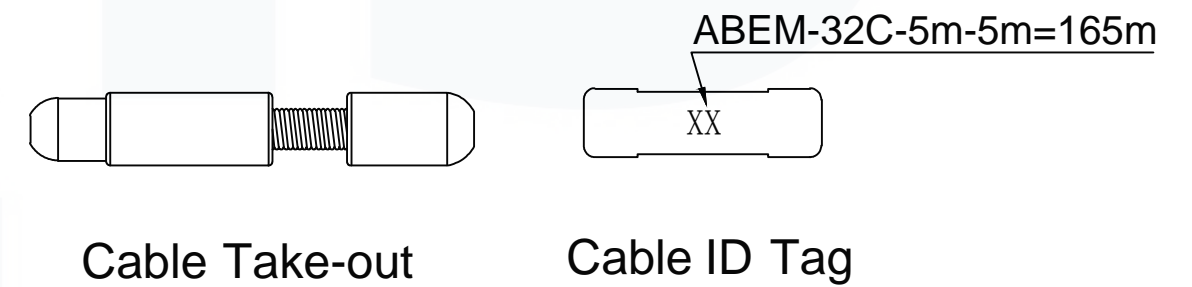

REVISIONS				
ZONE	REV	DESCRIPTION	DATE	APPROVED

ERT Cable -ABEM-32C-165M

Wiring Diagram

Pin Configurations for 18-32P Connector

SEIS TECH www.seis-tech.com			
	ERT-ABEM-32C-165M		
CHECKED BY: Steve.L	FILE NAME:	DWG NO: 20200929DWG-01	REV. V1
DRAWN BY: XH.S	DATE: 2020-09-29	ENC# NONE	SHEET 1 OF 1