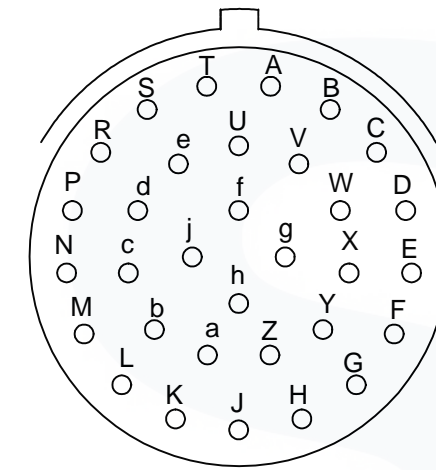

REVISIONS				
ZONE	REV	DESCRIPTION	DATE	APPROVED

ERT Cable -ABEM-32C-165M

Wiring Diagram

Pin Configurations for 18-32P Connector

SEIS TECH www.seis-tech.com			
	ERT-ABEM-32C-165M		
CHECKED BY: Steve.L	FILE NAME:	DWG NO: 20200929DWG-01	REV. V1
DRAWN BY: XH.S	DATE: 2020-09-29	ENC# NONE	SHEET 1 OF 1