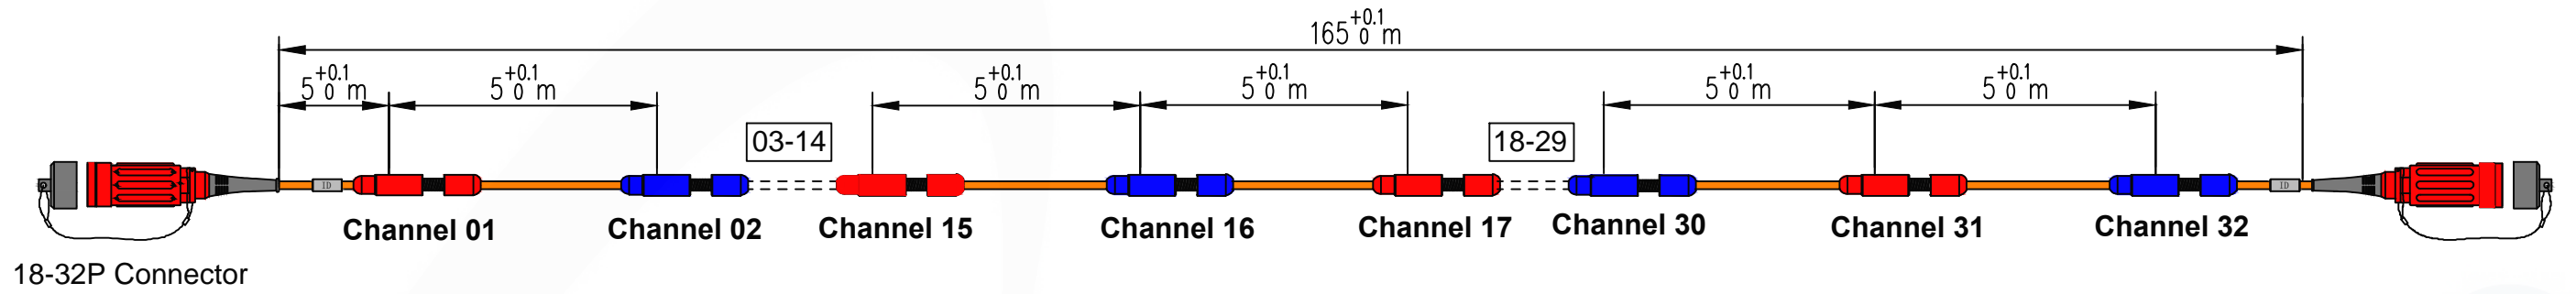

REVISIONS				
ZONE	REV	DESCRIPTION	DATE	APPROVED

ERT Cable -ABEM-32C-165M

Wiring Diagram

Pin Configurations for 18-32P Connector

SEIS TECH www.seis-tech.com			
	ERT-ABEM-32C-165M		
CHECKED BY: Steve.L	FILE NAME:	DWG NO: 20200929DWG-01	REV. V1
DRAWN BY: XH.S	DATE: 2020-09-29	ENC# NONE	SHEET 1 OF 1