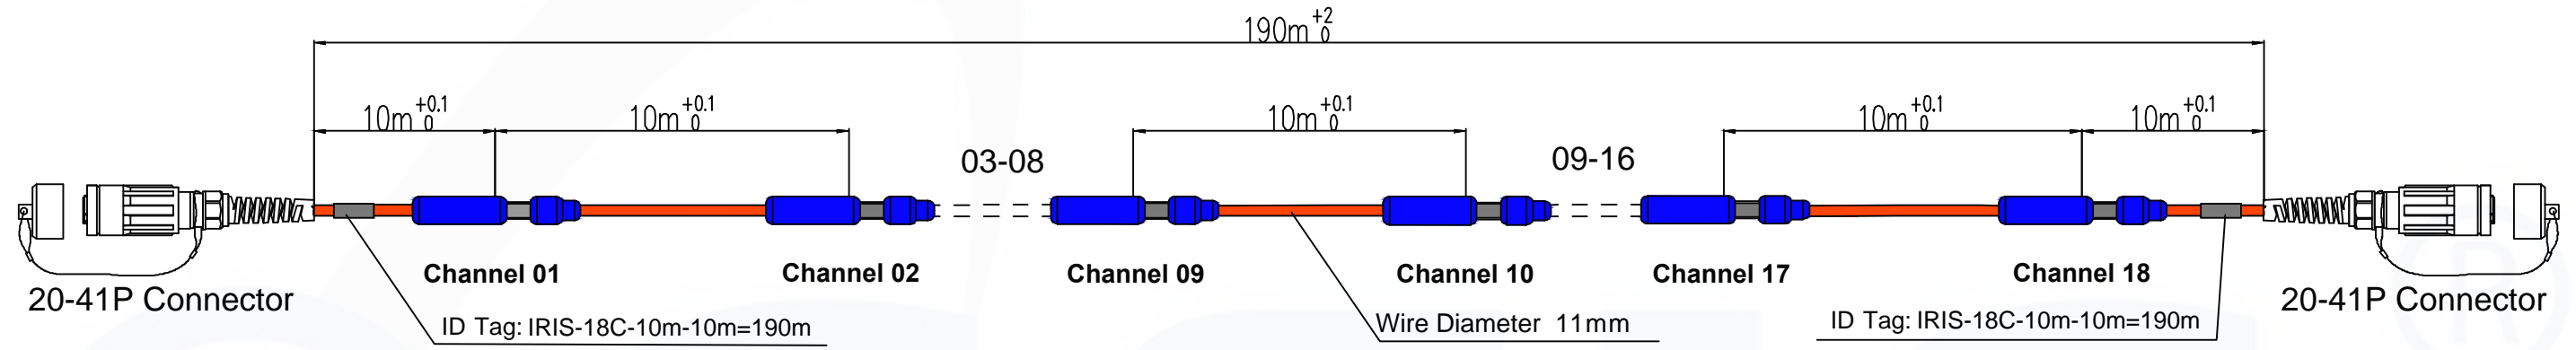

| REVISIONS | | | | |
|-----------|-----|-------------|------|----------|
| ZONE | REV | DESCRIPTION | DATE | APPROVED |
| | | | | |

ERT Cable- IRIS 18 Channels

Wiring Diagram

20-41P Connector Face View

| | | | |
|---------------------------------------|---------------------|---------------------------------------------------------------------------------------|--------------|
| SEIS TECH www.seis-tech.com | |  | |
| | | ERT Cable- IRIS 18 Channels | |
| CHECKED BY: Steve.Lu | FILE NAME: | DWG NO: 20200902DWG01 | REV. V1 |
| DRAWN BY: XH.S | DATE: 2020-09-02 | ENC# NONE | SHEET 1 OF 1 |